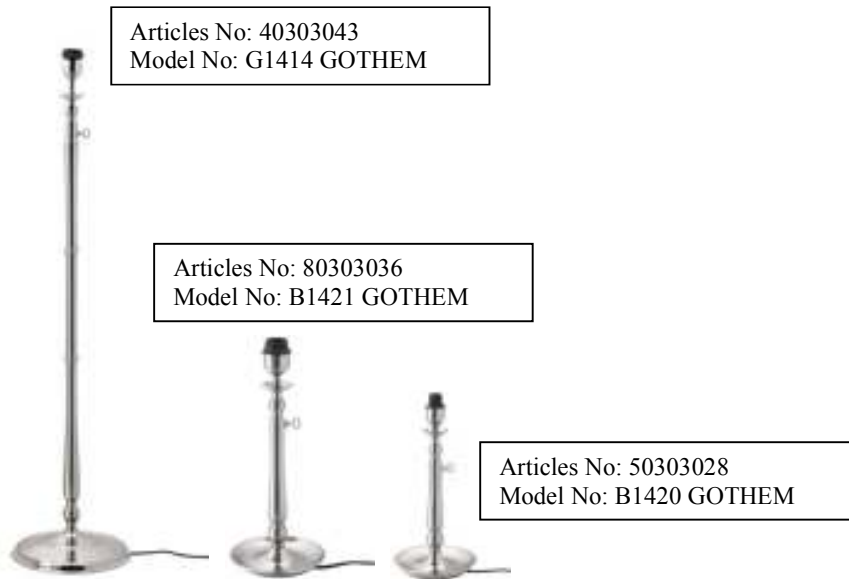

Store info

IKEA recalls GOTHEM lamp bases due to the risk of electric shock

GOTHEM floor (H124cm) and table lamp bases (H35cm and H45cm). NB: Not according to scale.

IKEA urges customers who have a GOTHEM lamp bases to immediately stop using it and to bring it back to any IKEA stores for a full refund.

IKEA is recalling all GOTHEM floor and table lamp bases due to the risk of electric shock, after some examples of damaged cables in the lamp bases have been found. Damaged cables can lead to the metal body of the lamp base becoming electrically live and thereby being a safety hazard.