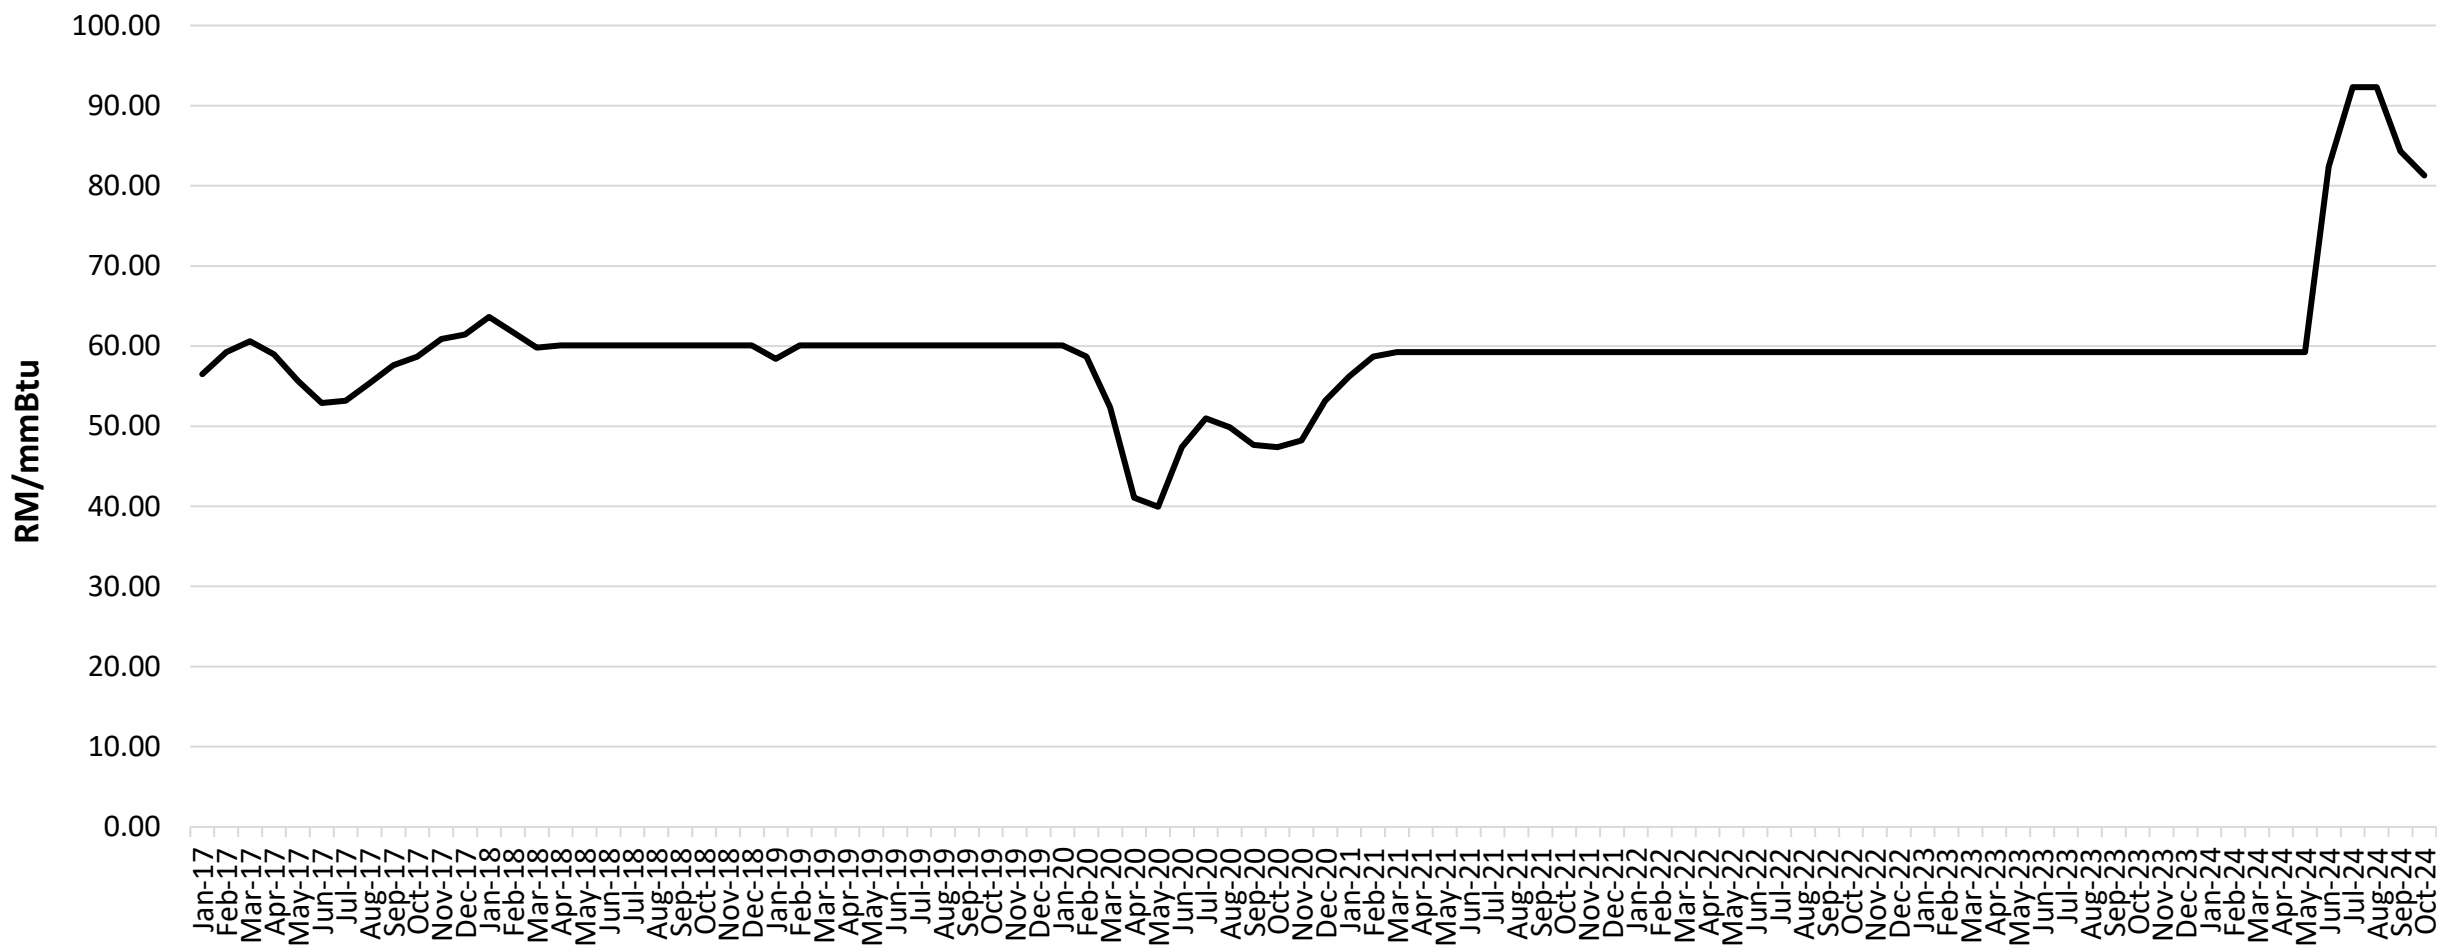

Diesel price

Month	Diesel price (RM/mmBtu)	Month	Diesel price (RM/mmBtu)	Month	Diesel price (RM/mmBtu)	Month	Diesel price (RM/mmBtu)
Jan-14	74.47	Jan-17	56.49	Jan-20	60.07	Jan-23	59.24
Feb-14	74.47	Feb-17	59.24	Feb-20	58.69	Feb-23	59.24
Mar-14	75.48	Mar-17	60.62	Mar-20	52.35	Mar-23	59.24
Apr-14	75.48	Apr-17	58.97	Apr-20	41.06	Apr-23	59.24
May-14	74.77	May-17	55.66	May-20	39.95	May-23	59.24
Jun-14	74.04	Jun-17	52.90	Jun-20	47.39	Jun-23	59.24
Jul-14	74.04	Jul-17	53.18	Jul-20	50.97	July-23	59.24
Aug-14	70.71	Aug-17	55.38	Aug-20	49.87	Aug-23	59.24
Sep-14	70.71	Sep-17	57.59	Sep-20	47.67	Sep-23	59.24
Oct-14	63.31	Oct-17	58.69	Oct-20	47.39	Oct-23	59.24
Nov-14	63.31	Nov-17	60.89	Nov-20	48.22	Nov-23	59.24
Dec-14	60.88	Dec-17	61.45	Dec-20	53.18	Dec-23	59.24
Jan-15	52.69	Jan-18	63.65	Jan-21	56.21	Jan-24	59.24
Feb-15	46.41	Feb-18	61.72	Feb-21	58.69	Feb-24	59.24
Mar-15	53.24	Mar-18	59.79	Mar-21	59.24	Mar-24	59.24
Apr-15	53.24	Apr-18	60.07	Apr-21	59.24	Apr-24	59.24
May-15	53.24	May-18	60.07	May-21	59.24	May-24	59.24
Jun-15	55.97	Jun-18	60.07	Jun-21	59.24	Jun-24	82.39
Jul-15	55.97	Jul-18	60.07	Jul-21	59.24	Jul-24	92.31
Aug-15	53.24	Aug-18	60.07	Aug-21	59.24	Aug-24	92.31
Sep-15	49.14	Sep-18	60.07	Sep-21	59.24	Sep-24	84.32
Oct-15	51.87	Oct-18	60.07	Oct-21	59.24	Oct-24	81.28
Nov-15	51.87	Nov-18	60.07	Nov-21	59.24		
Dec-15	51.87	Dec-18	60.07	Dec-21	59.24		
Jan-16	43.68	Jan-19	58.41	Jan-22	59.24		
Feb-16	36.86	Feb-19	60.07	Feb-22	59.24		
Mar-16	36.86	Mar-19	60.07	Mar-22	59.24		
Apr-16	42.32	Apr-19	60.07	Apr-22	59.24		
May-16	42.32	May-19	60.07	May-22	59.24		
Jun-16	42.32	Jun-19	60.07	Jun-22	59.24		
Jul-16	43.68	Jul-19	60.07	Jul-22	59.24		
Aug-16	46.41	Aug-19	60.07	Aug-22	59.24		
Sep-16	46.41	Sep-19	60.07	Sept-22	59.24		
Oct-16	47.78	Oct-19	60.07	Oct-22	59.24		
Nov-16	51.87	Nov-19	60.07	Nov-22	59.24		
Dec-16	50.51	Dec-19	60.07	Dec-22	59.24		

Source: Department of Statistics, Malaysia

As of October 31, 2024