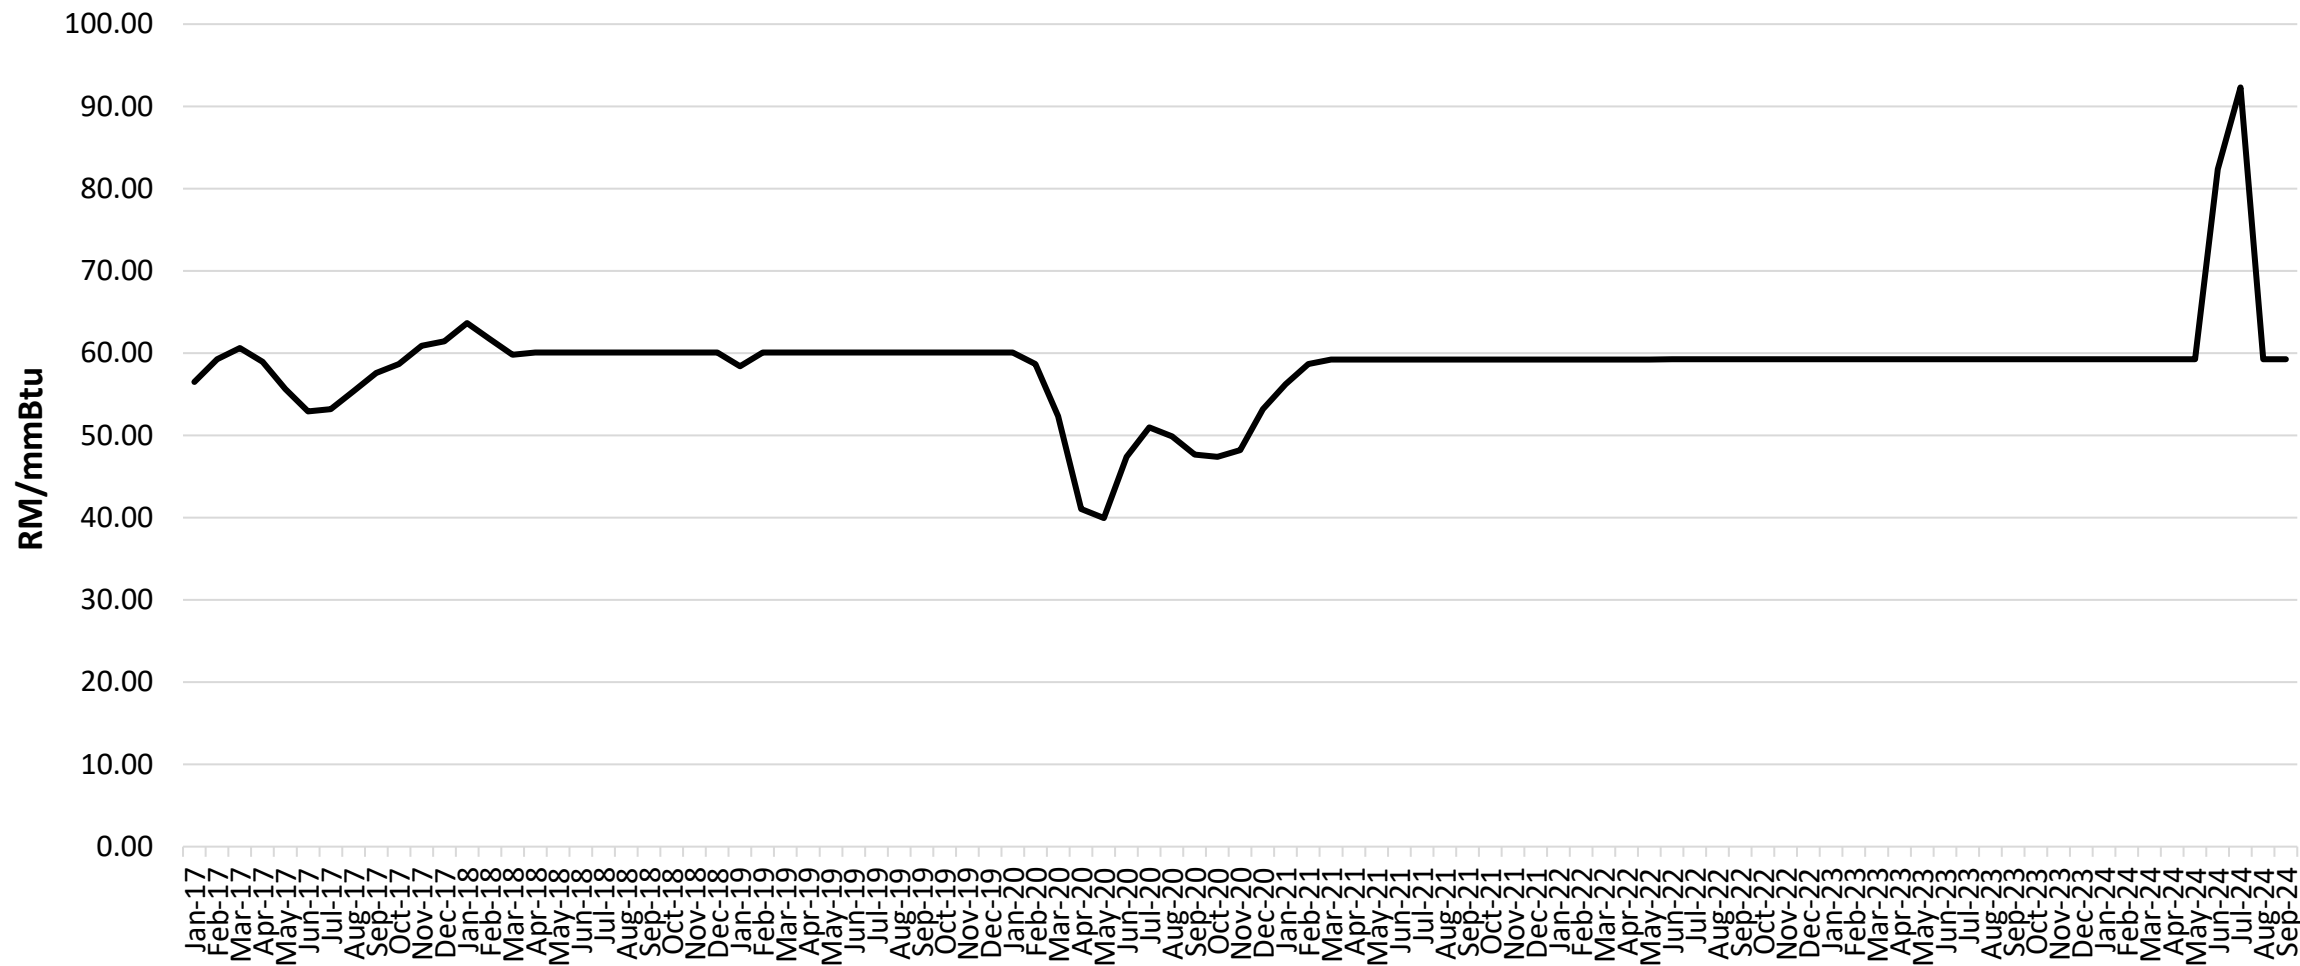

# Diesel price

Month	Diesel price (RM/mmBtu)	Month	Diesel price (RM/mmBtu)	Month	Diesel price (RM/mmBtu)	Month	Diesel price (RM/mmBtu)
Jan-14	74.47	Jan-17	56.49	Jan-20	60.07	Jan-23	59.24
Feb-14	74.47	Feb-17	59.24	Feb-20	58.69	Feb-23	59.24
Mar-14	75.48	Mar-17	60.62	Mar-20	52.35	Mar-23	59.24
Apr-14	75.48	Apr-17	58.97	Apr-20	41.06	Apr-23	59.24
May-14	74.77	May-17	55.66	May-20	39.95	May-23	59.24
Jun-14	74.04	Jun-17	52.90	Jun-20	47.39	Jun-23	59.24
Jul-14	74.04	Jul-17	53.18	Jul-20	50.97	July-23	59.24
Aug-14	70.71	Aug-17	55.38	Aug-20	49.87	Aug-23	59.24
Sep-14	70.71	Sep-17	57.59	Sep-20	47.67	Sep-23	59.24
Oct-14	63.31	Oct-17	58.69	Oct-20	47.39	Oct-23	59.24
Nov-14	63.31	Nov-17	60.89	Nov-20	48.22	Nov-23	59.24
Dec-14	60.88	Dec-17	61.45	Dec-20	53.18	Dec-23	59.24
Jan-15	52.69	Jan-18	63.65	Jan-21	56.21	Jan-24	59.24
Feb-15	46.41	Feb-18	61.72	Feb-21	58.69	Feb-24	59.24
Mar-15	53.24	Mar-18	59.79	Mar-21	59.24	Mar-24	59.24
Apr-15	53.24	Apr-18	60.07	Apr-21	59.24	Apr-24	59.24
May-15	53.24	May-18	60.07	May-21	59.24	May-24	59.24
Jun-15	55.97	Jun-18	60.07	Jun-21	59.24	Jun-24	82.39
Jul-15	55.97	Jul-18	60.07	Jul-21	59.24	Jul-24	92.31
Aug-15	53.24	Aug-18	60.07	Aug-21	59.24	Aug-24	59.24
Sep-15	49.14	Sep-18	60.07	Sep-21	59.24	Sep-24	59.24
Oct-15	51.87	Oct-18	60.07	Oct-21	59.24		
Nov-15	51.87	Nov-18	60.07	Nov-21	59.24		
Dec-15	51.87	Dec-18	60.07	Dec-21	59.24		
Jan-16	43.68	Jan-19	58.41	Jan-22	59.24		
Feb-16	36.86	Feb-19	60.07	Feb-22	59.24		
Mar-16	36.86	Mar-19	60.07	Mac-22	59.24		
Apr-16	42.32	Apr-19	60.07	Apr-22	59.24		
May-16	42.32	May-19	60.07	May-22	59.24		
Jun-16	42.32	Jun-19	60.07	Jun-22	59.24		
Jul-16	43.68	Jul-19	60.07	Jul-22	59.24		
Aug-16	46.41	Aug-19	60.07	Aug-22	59.24		
Sep-16	46.41	Sep-19	60.07	Sept-22	59.24		
Oct-16	47.78	Oct-19	60.07	Oct-22	59.24		
Nov-16	51.87	Nov-19	60.07	Nov-22	59.24		
Dec-16	50.51	Dec-19	60.07	Dec-22	59.24		

Source: Department of Statistics, Malaysia

As of September 30, 2024